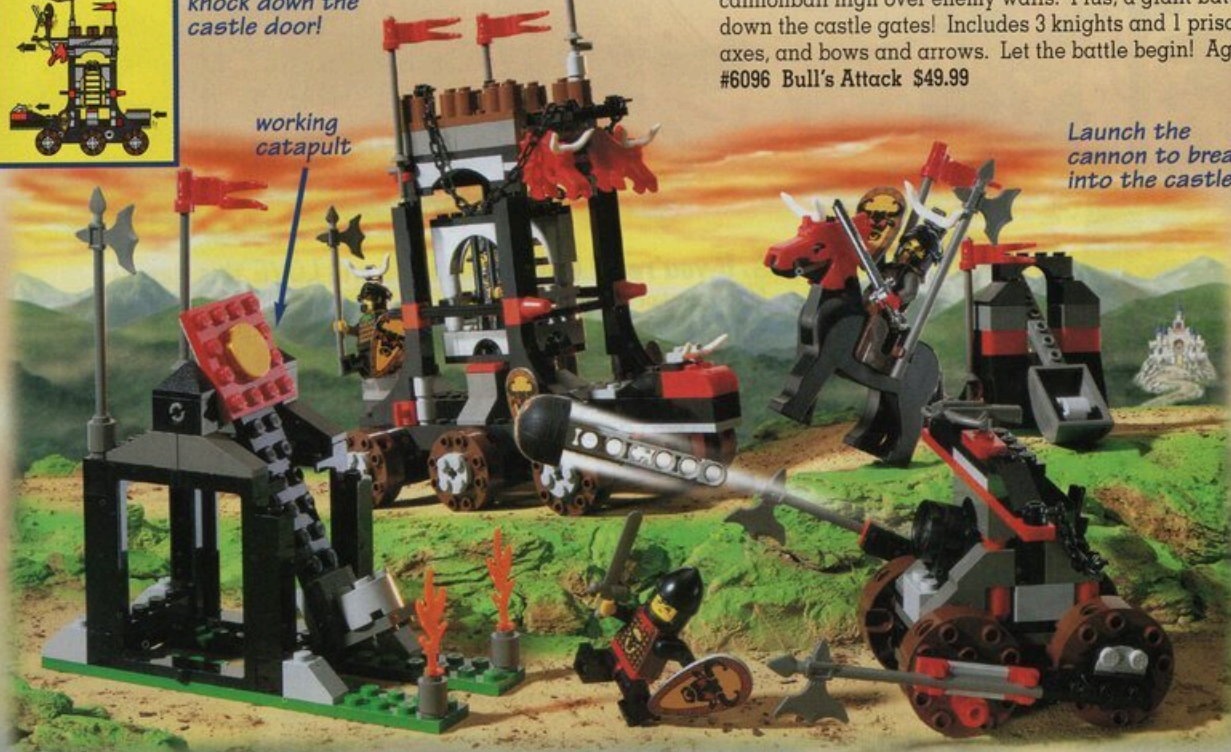

Collect Classic Castle!

A. Plan an attack to capture the castle.

You're armed with two catapults that really shoot and a cannon that blasts a cannonball high over enemy walls. Plus, a giant battering ram for knocking down the castle gates! Includes 3 knights and 1 prisoner carrying swords, axes, and bows and arrows. Let the battle begin! Ages 7-12. 307 pieces.
#6096 Bull's Attack $49.99

Battering ram to knock down the castle door!

working catapult

Launch the cannon to break into the castle!

B. Joust for the king's favor!

The white knight faces the black knight in a jousting battle to see who will win the king's favor...the royal treasure...and maybe the princess' hand in marriage. Their horses are fast, their lances are ready, and their hearts are brave. Who will win? You get to decide! Includes 2 knights and the king. Ages 7-12. 99 pieces.
#6095 Royal Joust $19.99